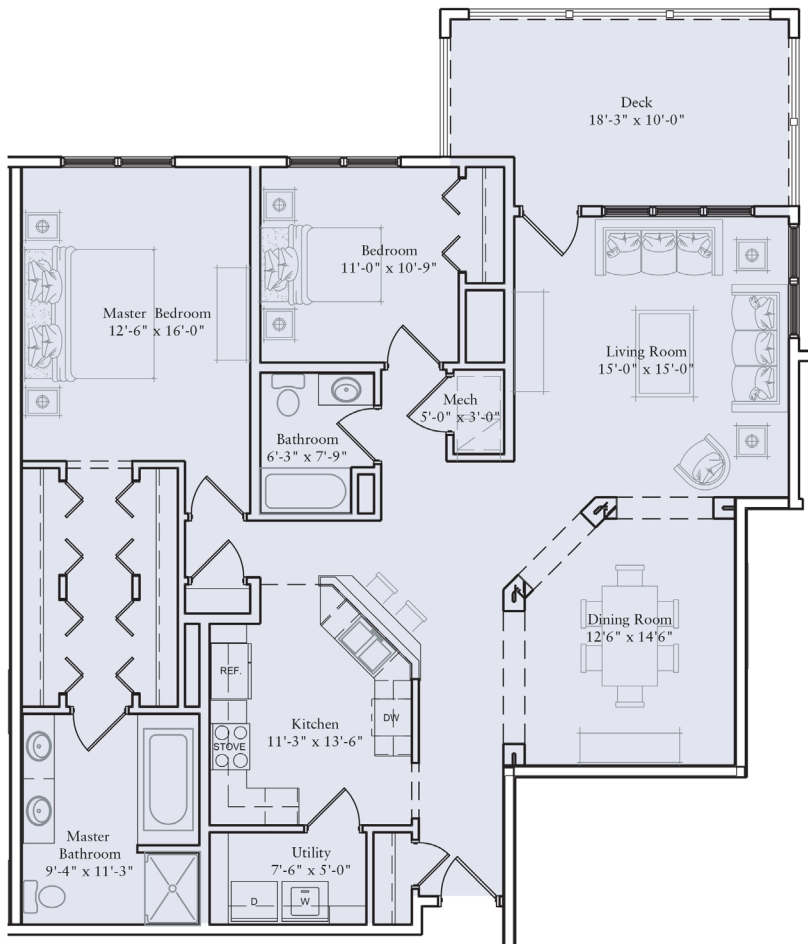

VILLAGES on Mount Hope Bay

RESIDENCES: LUXURIOUS TOWNHOMES AND MIDRISE CONDOMINIUMS IN RI

71 Starboard Drive, Condo 360 - Midrise Condominium - The Chatham

Offered at \$439,900

- 1,527 Square Feet
- Spacious laundry room
- 2 bed, 2 full baths, one level
- 2nd Floor, south western facing unit- very bright!
- Elevator building
- 2 assigned parking spaces
- Marble master bath
- Large mahogany deck

*pls. note, floor plan is reversed from above

Price: \$439,900
 Taxes: \$6,533/year
 Condo Fee: \$452/month

- Forced Air Heat
- Central Air
- Public Water & Sewer